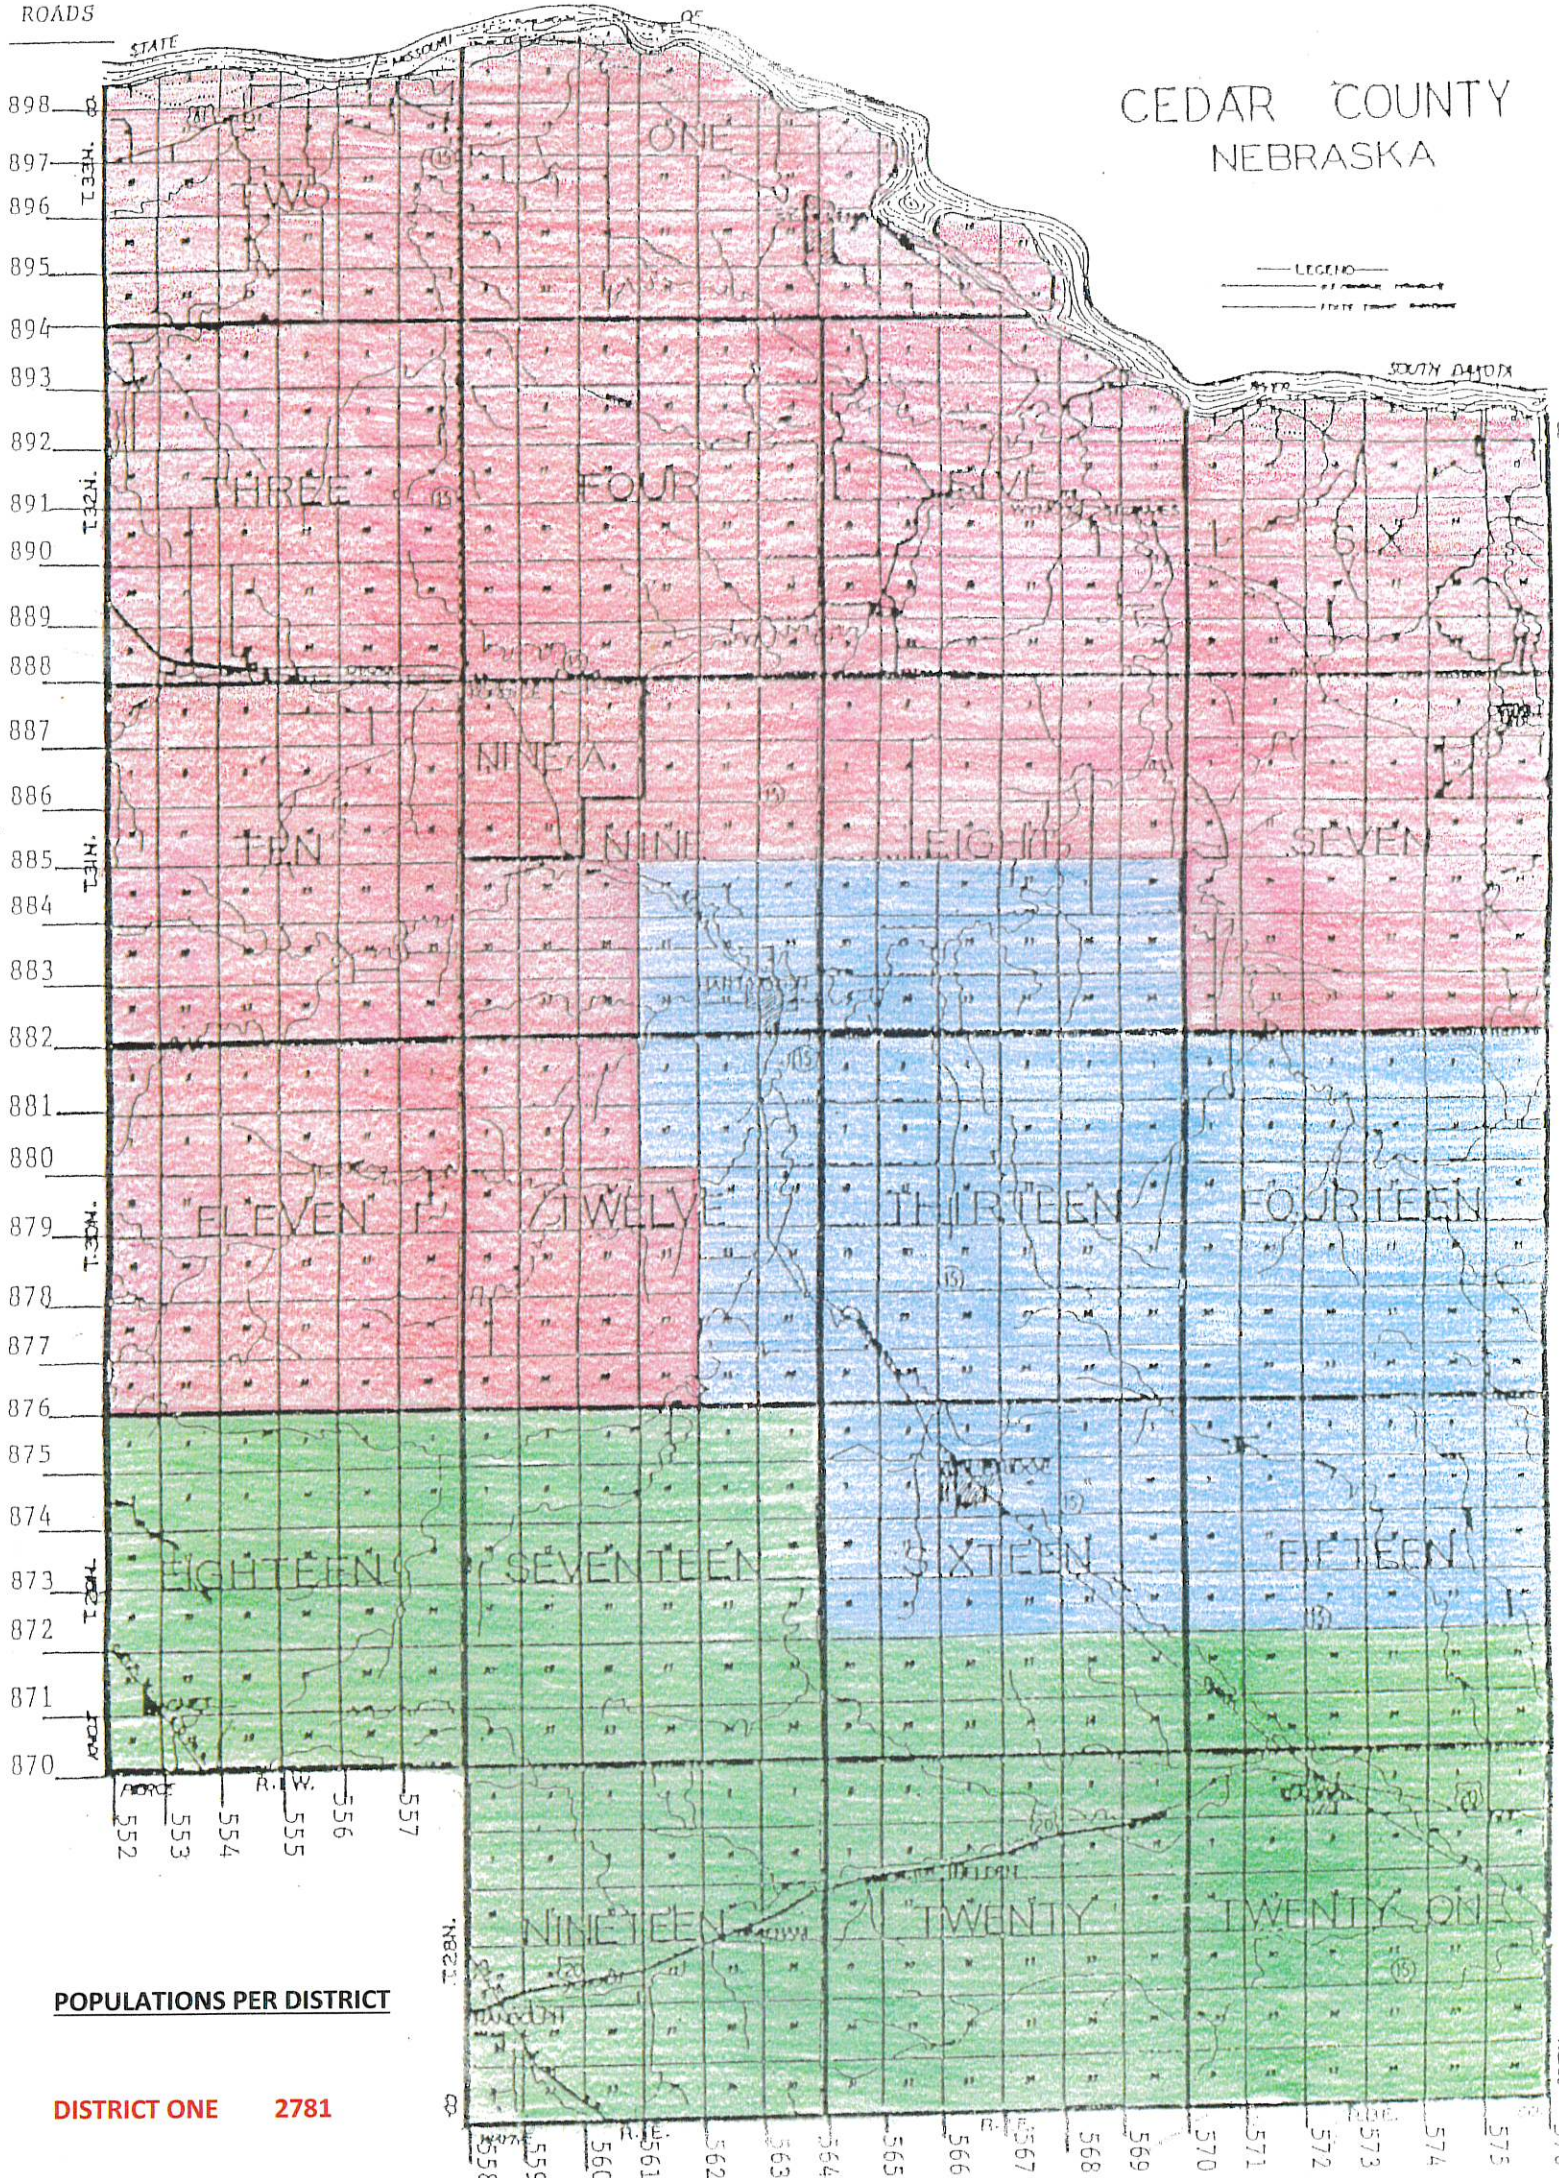

ROADS

CEDAR COUNTY NEBRASKA

POPULATIONS PER DISTRICT

DISTRICT ONE 2781

DISTRICT TWO 2780

DISTRICT THREE 2819

COMMISSIONER VOTING DISTRICTS

D/O AVENUES